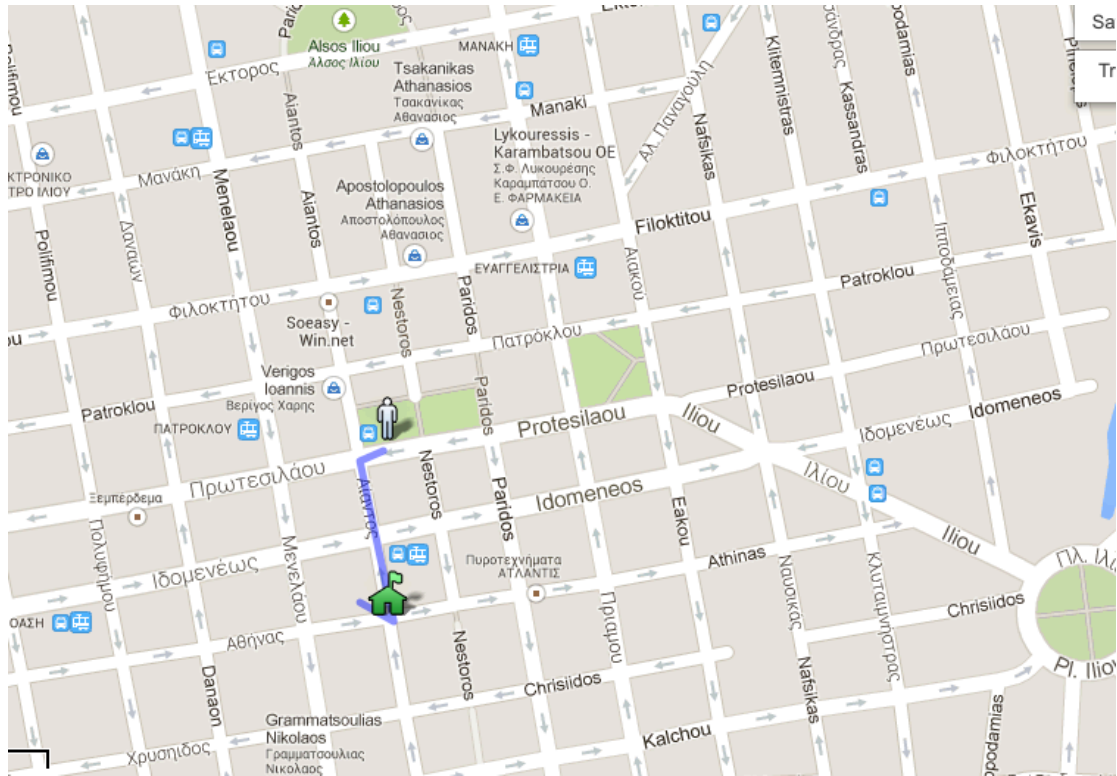

Check <http://www.cyberall-access.com/contact-us.html> for accessing an interactive map.